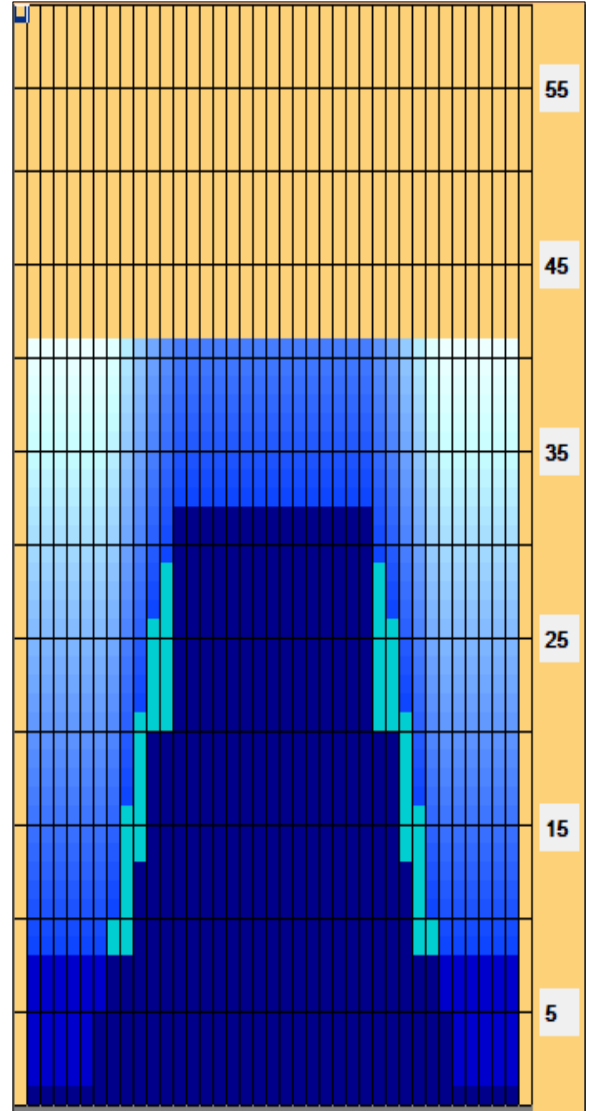

Söderköping Ladies 2022H

Oil Pattern Distance:	41 Feet	Reverse Brush Drop:	41 Feet	Oil Per Board:	50 uL
Forward Oil Total:	16.8 mL	Reverse Oil Total:	8.85 mL	Volume Oil Total:	25.65 mL
Forward Boards Crossed:	336 Boards	Reverse Boards Crossed:	177 Boards	Total Boards Crossed:	513 Boards

	Start	Stop	Loads	Speed	Crossed	Start	End	Feet	T.Oil
1	2L	2R	2	14	74	0.0	1.9	1.9	3700
2	7L	7R	2	14	54	1.9	5.8	3.9	2700
3	8L	8R	2	18	50	5.8	10.9	5.1	2500
4	9L	9R	2	18	46	10.9	16.0	5.1	2300
5	10L	10R	2	18	42	16.0	21.1	5.1	2100
6	11L	11R	2	18	38	21.1	26.2	5.1	1900
7	12L	12R	1	22	17	26.2	29.3	3.1	850
8	13L	13R	1	22	15	29.3	32.4	3.1	750
9	2L	2R	0	30	0	32.4	41.0	8.6	0

Navigation: Forward Reverse More

	Start	Stop	Loads	Speed	Crossed	Start	End	Feet	T.Oil
1	2L	2R	0	30	0	41.0	32.0	-9.0	0
2	13L	13R	4	22	60	32.0	19.6	-12.4	3000
3	11L	11R	2	22	38	19.6	13.4	-6.2	1900
4	10L	10R	2	18	42	13.4	8.3	-5.1	2100
5	2L	2R	1	14	37	8.3	6.4	-1.9	1850
6	2L	2R	0	10	0	6.4	0.0	-6.4	0

Navigation: Forward Reverse More

Conditioner:
Type In or Select One
TransferType:
Type In or Select One

- Forward
- Reverse
- Combined
- Buff

Item	3L-7L:18L-18R	8L-12L:18L-18R	13L-17L:18L-18R	18L-18R:17R-13R	18L-18R:12R-8R	18L-18R:7R-3R
Description	Outside Track:Middle	Middle Track:Middle	Inside Track:Middle	Middle: Inside Track	Middle:Middle Track	Middle:Outside Track
Track Zone Ratio	6.76	1.8	1	1	1.8	6.76